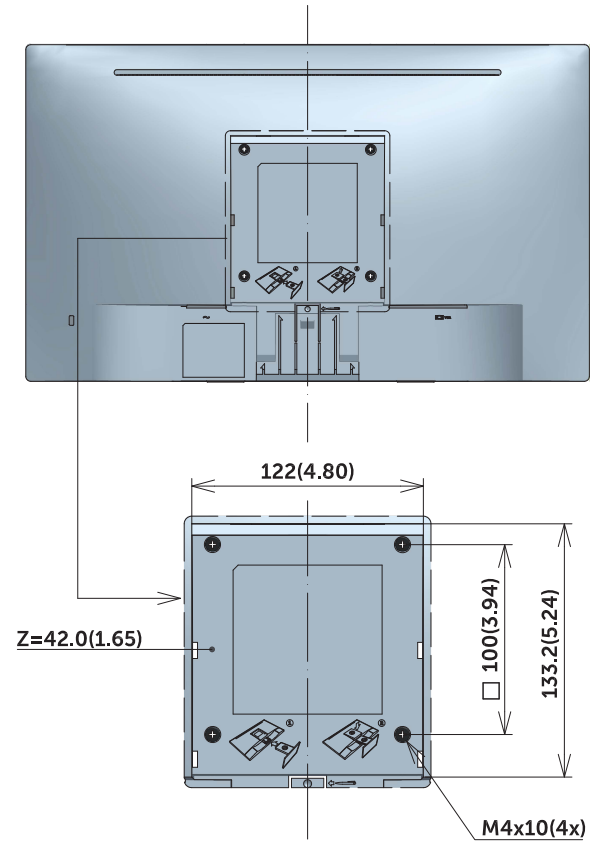

SE1918HV Outline Dimension

Unit : mm(inch)
Dimension : Nominal
Drawing : Not to scale

SE2018HV/SE2018HR Outline Dimension

Unit : mm(inch)
 Dimension : Nominal
 Drawing : Not to scale

SE2218HV Outline Dimension

Unit : mm(inch)
 Dimension : Nominal
 Drawing : Not to scale